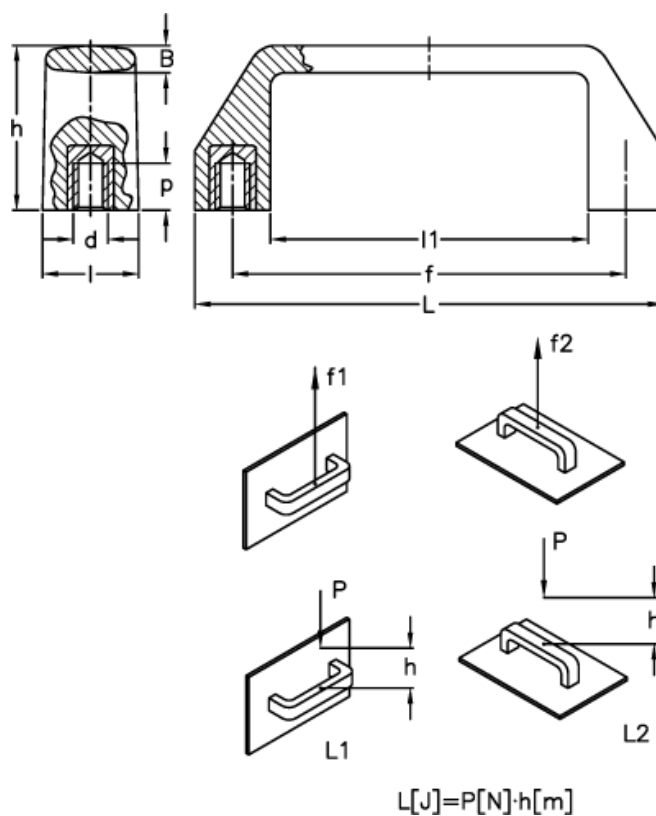

Data Sheet

Article number: 2304037287

Description: E+G Handle
M.543/120 N-B-M5, Black

Measures

B = 7.0

d 6H = M5

f = 105± 0,5

F1 (N) = 2000

F2 (N) = 1800

h = 37

l = 23

L = 120

l1 = 90

L1 (J) = 10

L2 (J) = 7

p = 10